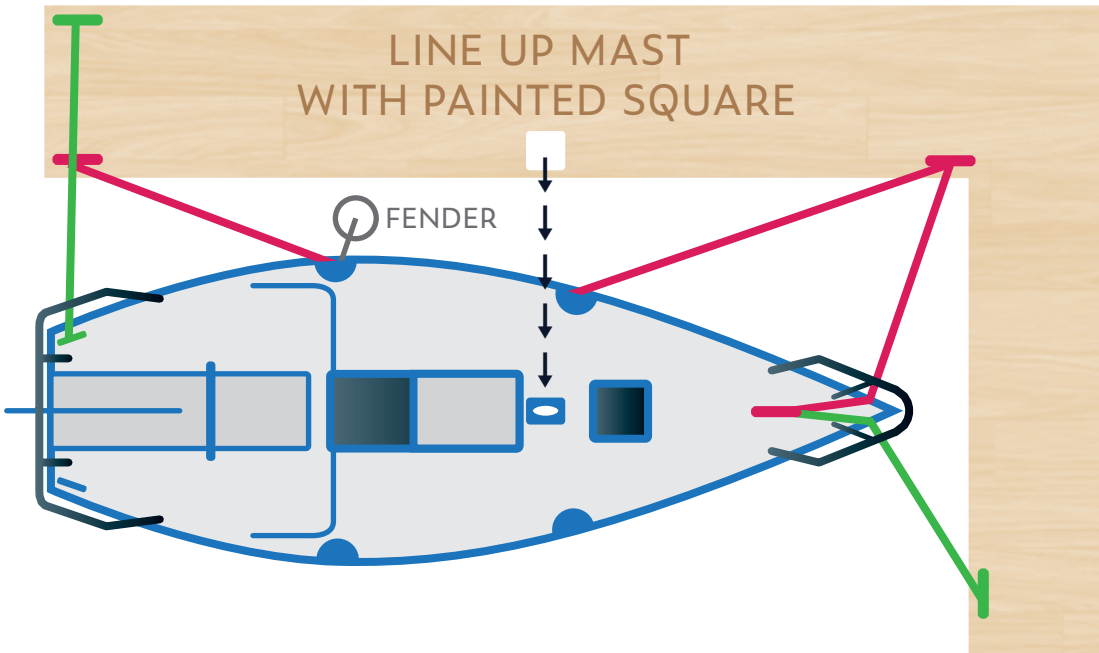

J/24 FROSTBITE RACING DOCK DIAGRAM

10 J/24'S WEST OF GANGWAY ←

1 STERN LINE * 2 SPRING LINES * 2 BOW LINES

ROUND TURN WITH TWO HALF HITCHES FOR SPRING LINES + FENDER

CLEAT HITCHES FOR STERN + BOW LINES